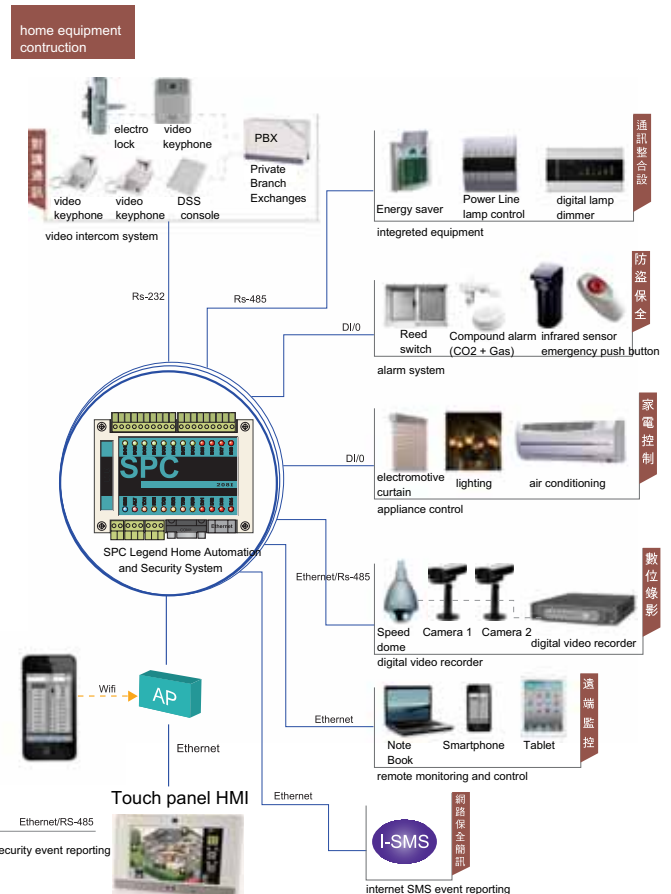

Security to go: with inter SMS alert notification

Innovative use of PBX system, smart integration to keyphone operation

SPC Legend Home Automation and Security System iPhone interface

Features

Emergency button: as a quick dial key on keyphone
Security your home over internet: monitoring security zones status and remote control the security guarding operations.
Manages upto 512 zones.
Lamp control: with wall switch, keyphone, Smartphone over internet.
Manages up to 256 lamps.
Scenario process: with 4-8 user configurable control program.
Event reporting to SMS: user configurable 14 mobile phone number and 16 alert message text.
Optional equipment connectivity: energy saver, caption machine, power line lamp control, digital lamp dimmer, digital video recorder.

SCADA system integration item

home security	fire system
community security	electromechanical equipment and controls
community lighting	Monitoring and controlling power consumption
entrance guard system	Monitoring and controlling power consumption
alert notification	alarm to video show